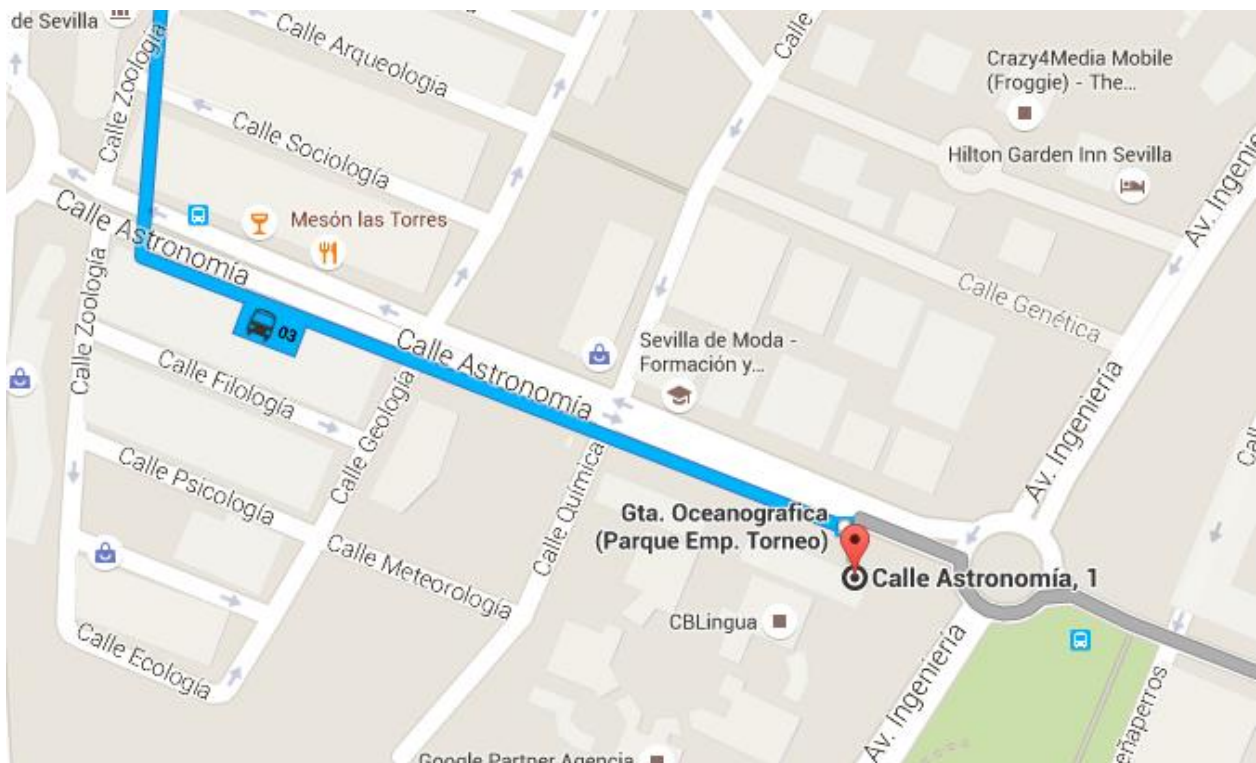

The training venue is located in one of the buildings right in front the bus stop Astronomía-Zoología.

The course venue is located in Tower 3,
10th floor, office 3.