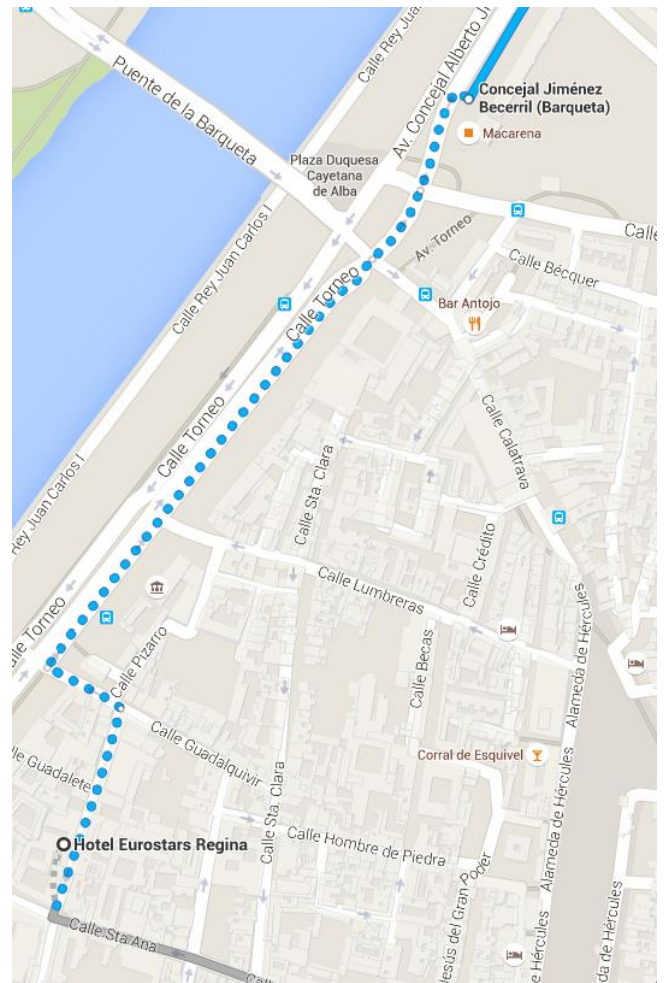

**FROM: EUROSTARS REGINA HOTEL IN SAN VICENTE STREET**  
**TO: COURSE VENUE IN ASTRONOMÍA STREET**

When you go out Eurostars Regina Hotel in San Vicente street, walk for about 10 minutes heading north toward Guadalete Street.

Turn left onto Guadalquivir Street.

Turn right onto Torneo Street.

Continue onto Duquesa Cayetana de Alba Square.

Continue onto Concejal Alberto Jiménez-Becerril Avenue.

Destination will on the right. (see bus stop picture below).

Take bus number 03 and get off 16 stops later as the itinerary below shows:

When you get off the bus in Torneo (Puerta de San Juan) bus stop, walk for about 3 minutes heading southwest toward Pérez de Garayo Street.

Turn left onto Guadalquivir Street.

Turn right onto San Vicente Street.