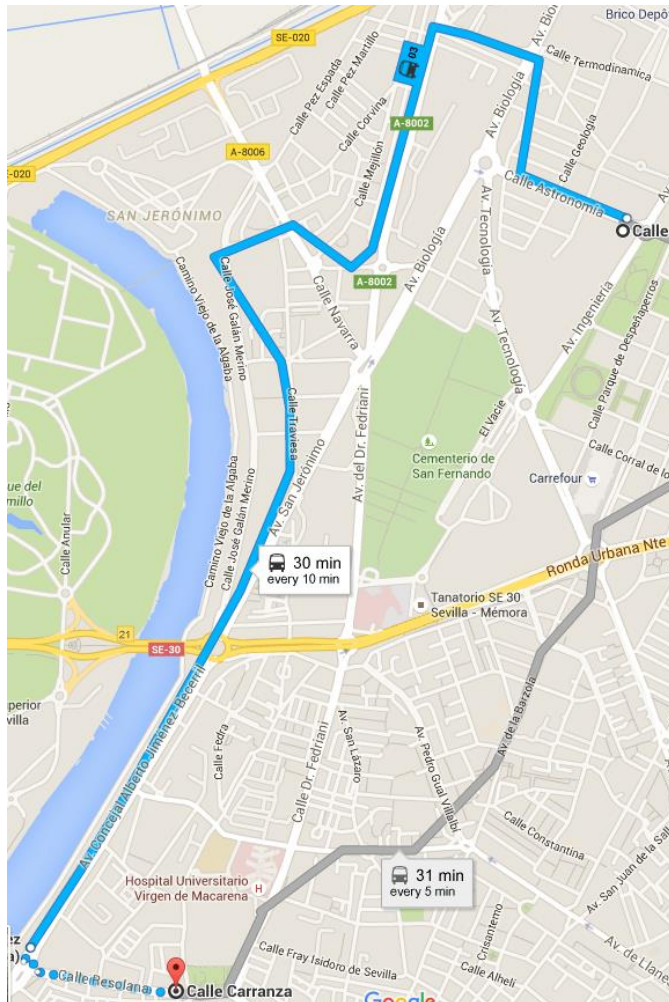

FROM: COURSE VENUE IN ASTRONOMÍA STREET
TO: APARTMENT IN CARRANZA STREET

Take bus number 3 in the bus stop in Astronomía street, right in front the training venue.

Get off the bus 20 stops later, as the itinerary below shows.

- **Gta. Oceanográfica (Parque Emp. ...**
- **03** towards Bellavista
- ▲ 35 min (20 stops)
- Astronomía (Zoología)
- Biología (El Higuérón)
- M. Romero Martínez (Tanatorio)
- Medina y Galnares (Apead. San Jerónimo)
- Medina y Galnares (Ambulatorio)
- Medina y Galnares (Calamar)
- Medina y Galnares (Carpa)
- Medina y Galnares (Cataluña)
- Cataluña (Valencia)
- Navarra (Corvina)
- José Galán Merino (Larache)
- Alcalá del Río (Marruecos)
- Traviesa (Tren Changai)
- Traviesa (Avd. San Jerónimo)
- Avda. San Jerónimo (La Bachillera)
- Concej. Jiménez Becerril (Gta. Olimpica)
- Concejal Jiménez Becerril (José Díaz)
- Avda. Jiménez Becerril (F. Odontología)
- Concejal Jiménez Becerril (Barqueta)
- **Torneo (Puerta de San Juan)**