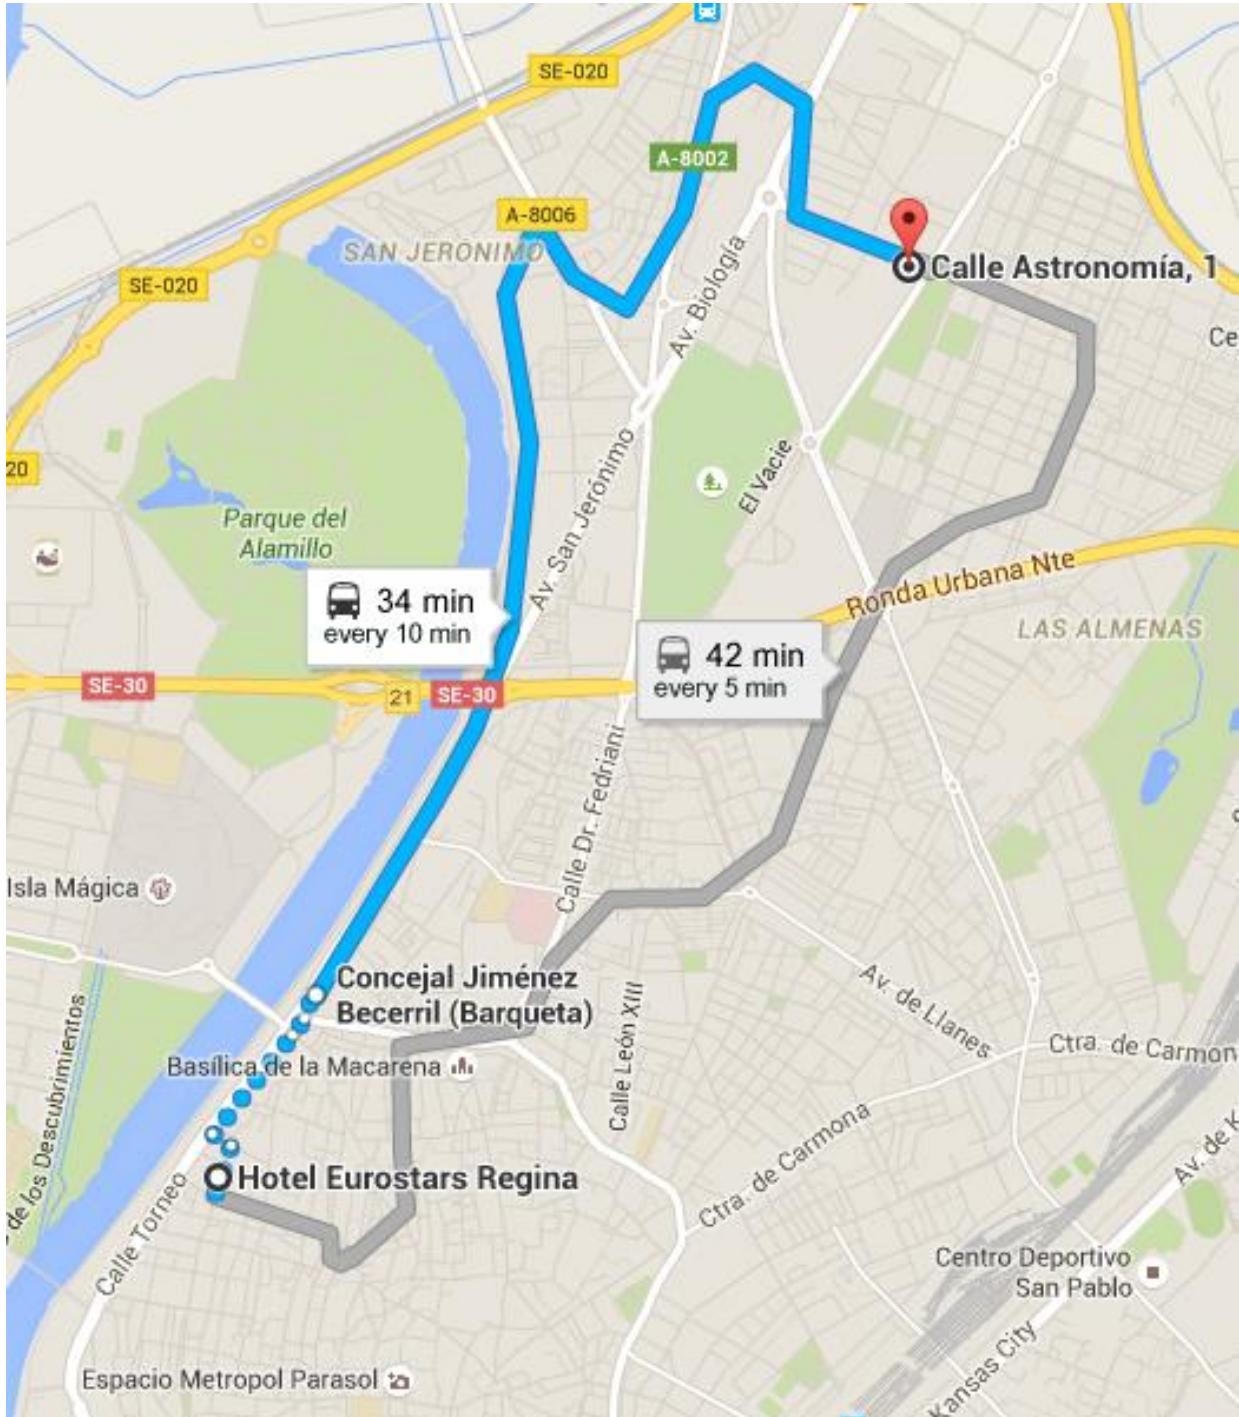

**FROM: EUROSTARS REGINA HOTEL IN SAN VICENTE STREET**  
**TO: COURSE VENUE IN ASTRONOMÍA STREET**

When you go out Eurostars Regina Hotel in San Vicente street, walk for about 10 minutes heading north toward Guadalete Street.

Turn left onto Guadalquivir Street.

Turn right onto Torneo Street.

Continue onto Duquesa Cayetana de Alba Square.

Continue onto Concejal Alberto Jiménez-Becerril Avenue.

Destination will on the right. (see bus stop picture below).

Take bus number 03 and get off 16 stops later as the itinerary below shows:

When you get off the bus in Torneo (Puerta de San Juan) bus stop, walk for about 3 minutes heading southwest toward Pérez de Garayo Street.

Turn left onto Guadalquivir Street.

Turn right onto San Vicente Street.